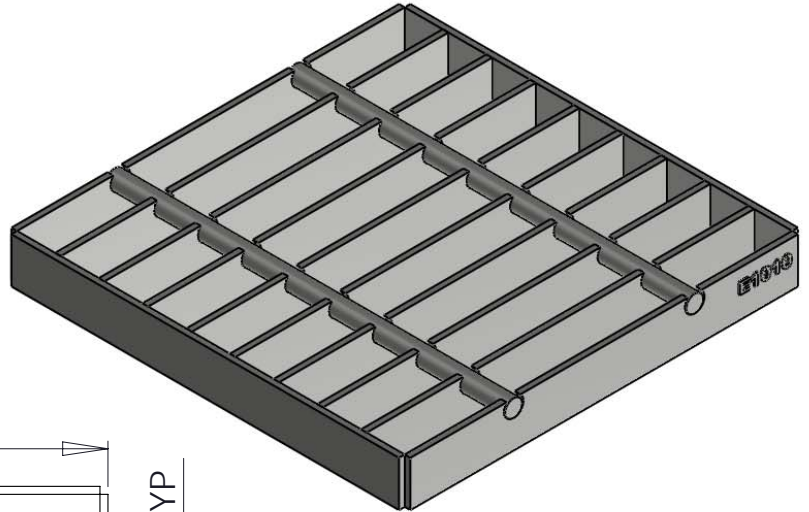

South Bay Foundry

WWW.SOUTHBAYFOUNDRY.COM

PHONE: (619) 956-2780 FAX: (619) 956-2788

E1010G

9x9 NDS GRATE

GENERAL INFORMATION

*MATERIAL: MILD STEEL ASTM A36
*FINISH: HOT DIP GALVANIZED ASTM A123

APPROVED