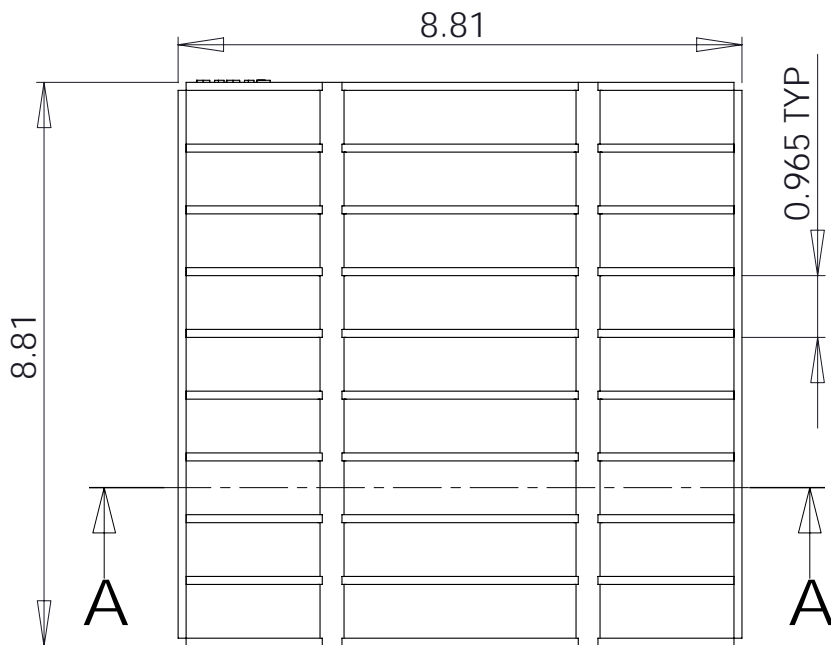

South Bay Foundry

WWW.SOUTHBAYFOUNDRY.COM

PHONE: (619) 956-2780 FAX: (619) 956-2788

E1010G

9x9 NDS GRATE

GENERAL INFORMATION

*MATERIAL: MILD STEEL ASTM A36
*FINISH: HOT DIP GALVANIZED ASTM A123

APPROVED